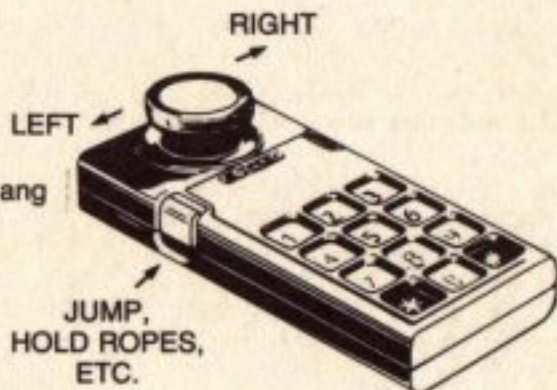

## LOADING INSTRUCTIONS

1. Make sure Colecovision unit is off before inserting or removing cartridge.
2. Insert Sammy Lightfoot cartridge into the slot, with the label facing you. Be certain it is locked into place.
3. Turn on the power to the television and Colecovision unit.
4. After the banner (title) page appears on the screen, your game options will appear.
5. Choose number of players and skill level.

## CONTROLS

### Joystick

Use stick to move Sammy left or right.

Use left side button to help Sammy jump, hang on to ropes or start the elevator.

### CONTROL KEYS

Press ◀\*▶ to restart same game.

Press ◀#▶ to change game options.

Press ◀1▶ to pause, and resume play.